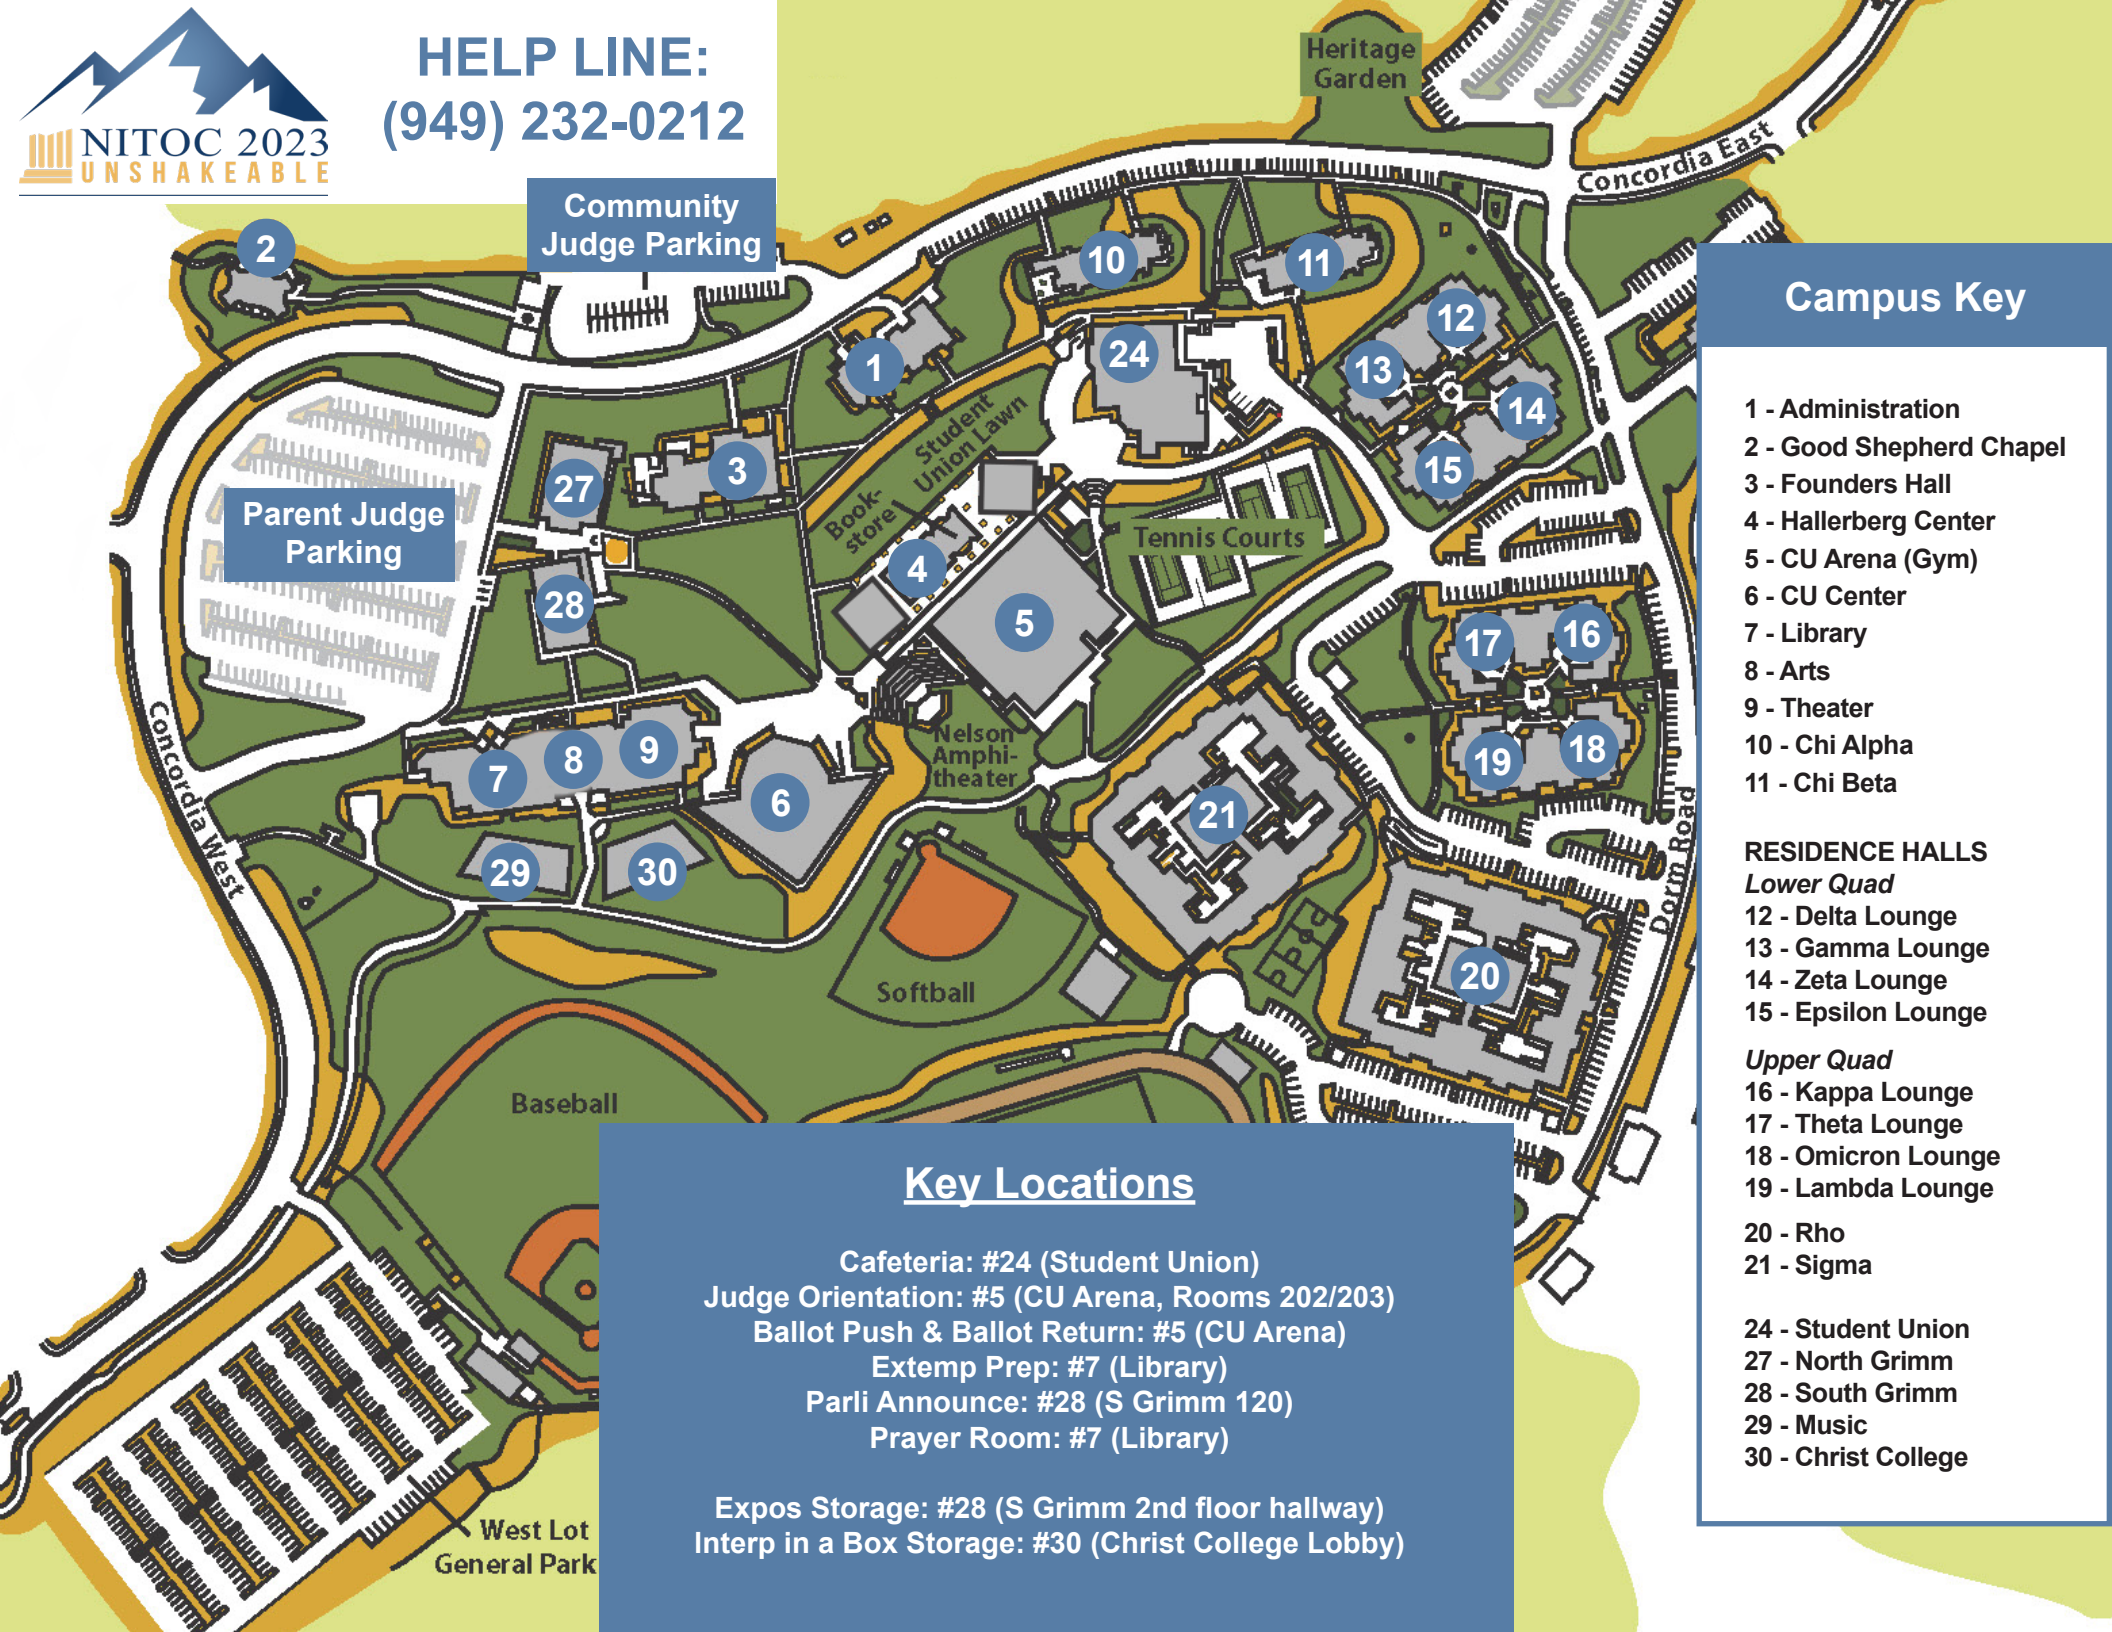

HELP LINE:
(949) 232-0212

Campus Key

- 1 - Administration
- 2 - Good Shepherd Chapel
- 3 - Founders Hall
- 4 - Hallerberg Center
- 5 - CU Arena (Gym)
- 6 - CU Center
- 7 - Library
- 8 - Arts
- 9 - Theater
- 10 - Chi Alpha
- 11 - Chi Beta

RESIDENCE HALLS

- Lower Quad*
- 12 - Delta Lounge
 - 13 - Gamma Lounge
 - 14 - Zeta Lounge
 - 15 - Epsilon Lounge
- Upper Quad*
- 16 - Kappa Lounge
 - 17 - Theta Lounge
 - 18 - Omicron Lounge
 - 19 - Lambda Lounge

- 20 - Rho
- 21 - Sigma

- 24 - Student Union
- 27 - North Grimm
- 28 - South Grimm
- 29 - Music
- 30 - Christ College

Key Locations

- Cafeteria: #24 (Student Union)
- Judge Orientation: #5 (CU Arena, Rooms 202/203)
- Ballot Push & Ballot Return: #5 (CU Arena)
- Extemp Prep: #7 (Library)
- Parli Announce: #28 (S Grimm 120)
- Prayer Room: #7 (Library)

Tennis Courts

Nelson Amphitheater

Softball

Baseball

Concordia West

Dorm Road

West Lot
General Park